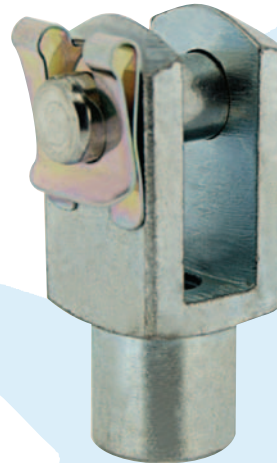

R3408

Material

Yellow zinc plated steel. (1018)

Technical Notes

This series features a patented spinning barrel which eliminates the need for left hand threads and allows adjustment after installation without removing the clevis pin and clip.

Important Notes

Yellow zinc is not RoHS compliant.

Standard thread is right hand thread.

Turnbuckle Clevis

Order No.	Size	Thread (hand)	Thread	A	B	D	E	F	G	H	I	J	S	W
R3408.R052	5x20	Right	M5	30	9	20	5	10	5	36	10	2,5	8	3,75
R3408.R062	6x24	Right	M6	36	10	24	6	12	6	43	12	3,0	8	4,00
R3408.R081	8x16	Right	M8	32	14	16	8	16	8	42	16	4,0	13	6,00
R3408.R083	8x32	Right	M8	48	14	32	8	16	8	58	16	4,0	13	6,00
R3408.R102	10x20	Right	M10	40	18	20	10	20	10	52	20	5,0	16	9,00
R3408.R104	10x40	Right	M10	60	18	40	10	20	10	72	20	5,0	16	9,00
R3408.R122	12x24	Right	M12	48	20	24	12	24	12	62	24	6,0	18	11,50
R3408.R124	12x48	Right	M12	72	20	48	12	24	12	86	24	6,0	18	11,50
R3408.R163	16x32	Right	M16	64	26	32	16	32	16	83	32	8,0	24	15,00
R3408.R166	16x64	Right	M16	96	26	64	16	32	16	115	32	8,0	24	15,00

R3444 Safety Fasteners. Equivalent to KLM fasteners. for use with clevis pins and shafts.

R3450-R3454 Clevis pins. Equivalent to NBM pins. Used with safety fasteners SLM + KLM.

Clevis Joint Set-Up Options

Zinc plated steel

Clevis with R3435 – R3437 clevis retention clip.

Clevis with R3450 clevis pin and R3440 safety fastener

Clevis with R3450 clevis pins and R3447 circlip.

Clevis with clevis pin, washer and cotter pin (available on request).