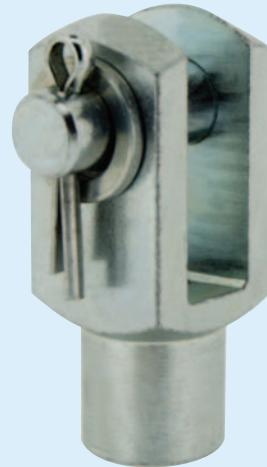

R3408

Material

Yellow zinc plated steel. (1018)

Technical Notes

This series features a patented spinning barrel which eliminates the need for left hand threads and allows adjustment after installation without removing the clevis pin and clip.

Important Notes

Yellow zinc is not RoHS compliant.

Standard thread is right hand thread.

Turnbuckle Clevis

Order No.	Size	Thread (hand)	Thread	A	B	D	E	F	G	H	I	J	S	W
R3408.R052	5x20	Right	M5	30	9	20	5	10	5	36	10	2,5	8	3,75
R3408.R062	6x24	Right	M6	36	10	24	6	12	6	43	12	3,0	8	4,00
R3408.R081	8x16	Right	M8	32	14	16	8	16	8	42	16	4,0	13	6,00
R3408.R083	8x32	Right	M8	48	14	32	8	16	8	58	16	4,0	13	6,00
R3408.R102	10x20	Right	M10	40	18	20	10	20	10	52	20	5,0	16	9,00
R3408.R104	10x40	Right	M10	60	18	40	10	20	10	72	20	5,0	16	9,00
R3408.R122	12x24	Right	M12	48	20	24	12	24	12	62	24	6,0	18	11,50
R3408.R124	12x48	Right	M12	72	20	48	12	24	12	86	24	6,0	18	11,50
R3408.R163	16x32	Right	M16	64	26	32	16	32	16	83	32	8,0	24	15,00
R3408.R166	16x64	Right	M16	96	26	64	16	32	16	115	32	8,0	24	15,00

R3444 Safety Fasteners. Equivalent to KLM fasteners. for use with clevis pins and shafts.

R3450-R3454 Clevis pins. Equivalent to NBM pins. Used with safety fasteners SLM + KLM.

Clevis Joint Set-Up Options

Zinc plated steel

Clevis with R3435 – R3437 clevis retention clip.

Clevis with R3450 clevis pin and R3440 safety fastener

Clevis with R3450 clevis pins and R3447 circlip.

Clevis with clevis pin, washer and cotter pin (available on request).