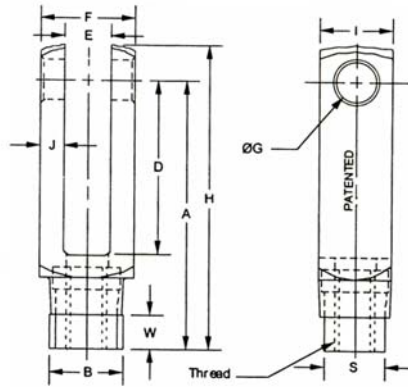

R3408

Material

Yellow zinc plated steel. (1018)

Technical Notes

This series features a patented spinning barrel which eliminates the need for left hand threads and allows adjustment after installation without removing the clevis pin and clip.

Important Notes

Yellow zinc is not RoHS compliant.

Standard thread is right hand thread.

Turnbuckle Clevis

Order No.	Size	Thread (hand)	Thread	A	B	D	E	F	G	H	I	J	S	W
R3408.R052	5x20	Right	M5	30	9	20	5	10	5	36	10	2,5	8	3,75
R3408.R062	6x24	Right	M6	36	10	24	6	12	6	43	12	3,0	8	4,00
R3408.R081	8x16	Right	M8	32	14	16	8	16	8	42	16	4,0	13	6,00
R3408.R083	8x32	Right	M8	48	14	32	8	16	8	58	16	4,0	13	6,00
R3408.R102	10x20	Right	M10	40	18	20	10	20	10	52	20	5,0	16	9,00
R3408.R104	10x40	Right	M10	60	18	40	10	20	10	72	20	5,0	16	9,00
R3408.R122	12x24	Right	M12	48	20	24	12	24	12	62	24	6,0	18	11,50
R3408.R124	12x48	Right	M12	72	20	48	12	24	12	86	24	6,0	18	11,50
R3408.R163	16x32	Right	M16	64	26	32	16	32	16	83	32	8,0	24	15,00
R3408.R166	16x64	Right	M16	96	26	64	16	32	16	115	32	8,0	24	15,00

Clevis Joints

overview

R3395-R3409 Clevis joints including **Stainless Steel**, plastic and turnbuckle versions.

R3410-R3417 Mating pieces for clevises - Male.

R3420-R3427 Mating pieces for clevises - Female.

R3430 - R3431 Knuckle Eyes

R3435-R3437 Clevis retention clips. Silver clear zinc plated or plastic. Equivalent to ESM + ESML clips.

R3440 Safety Fasteners. Equivalent to SLM fasteners. for use with clevis pins and shafts.